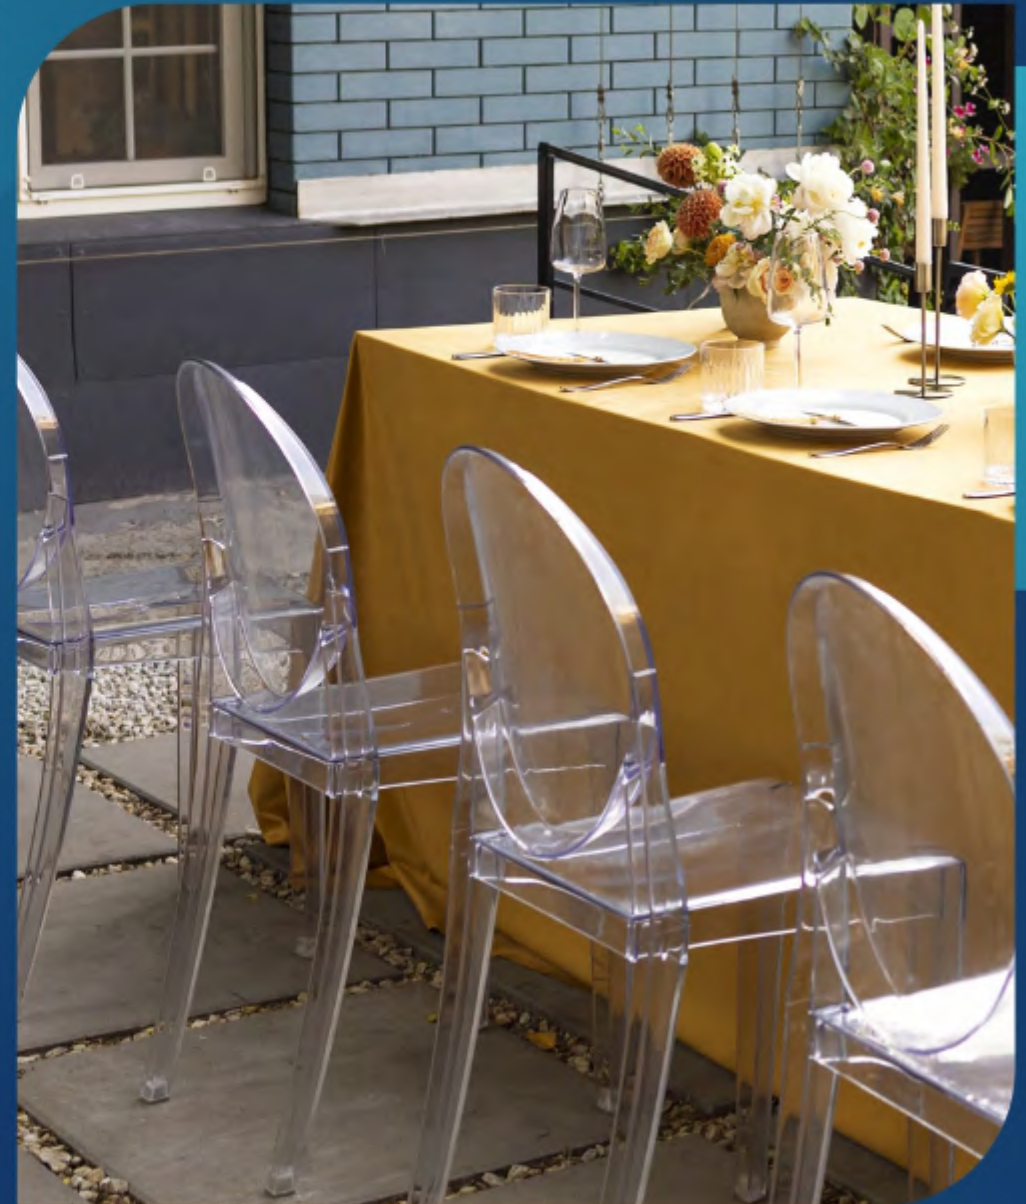

SIZE (CM) L45 X W35 X H85

SIZE (CM) W40 X H100

SIZE (CM) L45xW35 X H85

SIZE (CM) L44 X W39 X H85

SIZE (CM) L45 X W44 X H85

SIZE (CM) L X W50 X H105